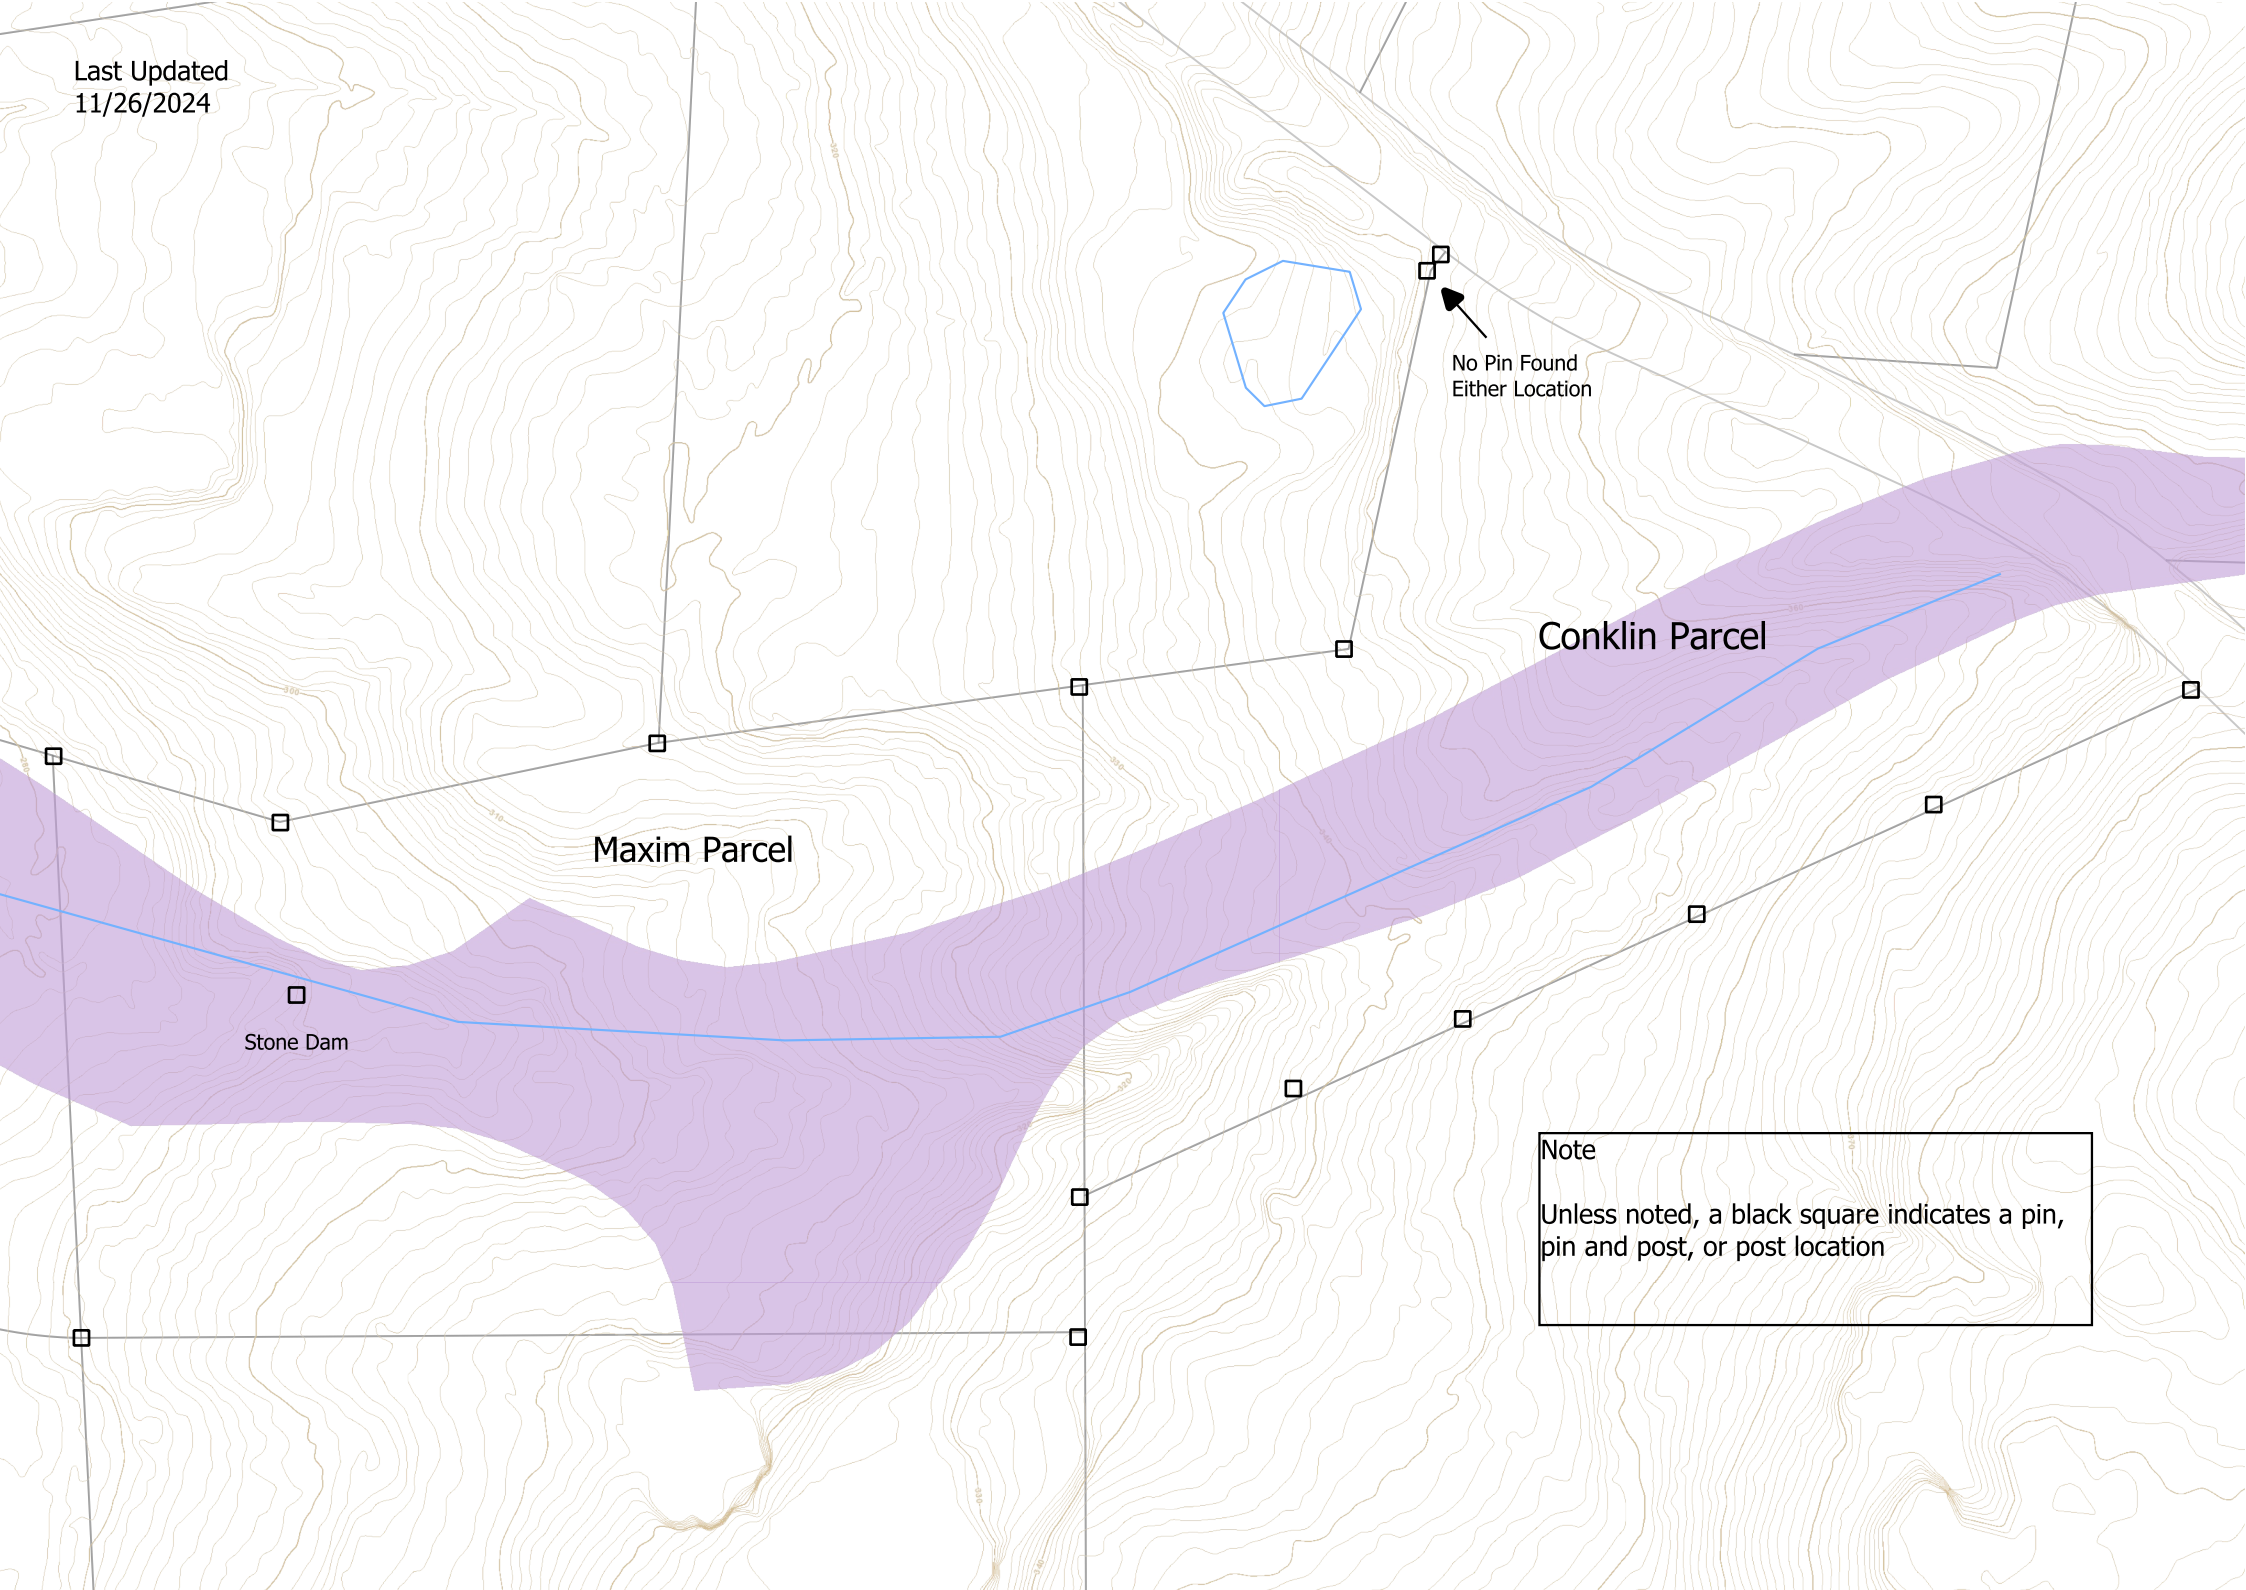

Last Updated
11/26/2024

Maxim Parcel

Conklin Parcel

Stone Dam

No Pin Found
Either Location

Note
Unless noted, a black square indicates a pin,
pin and post, or post location